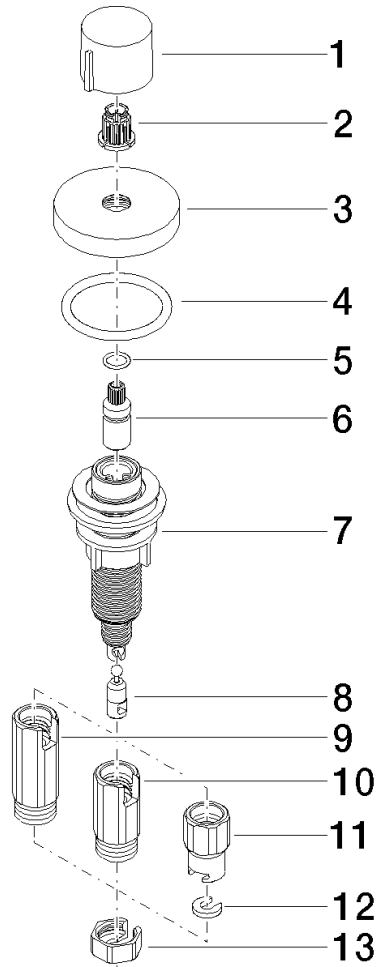

Strainer waste with control handle - Brushed Platinum

ELIO

10 710 970

- control for single basin
- including adapter for Bowden cable

Fits ELIO, ENO, MEM, META SQUARE, SYNC, TARA and TARA ULTRA

Fits: ELIO, MEM, TARA, TARA ULTRA, META SQUARE

	Brushed Platinum	10 710 970-06
	Chrome	10 710 970-00
	Platinum	10 710 970-08
	Durabress (23kt Gold)	10 710 970-09
	Dark Chrome	10 710 970-19
	Brushed Durabress (23kt Gold)	10 710 970-28
	Matte Black	10 710 970-33
	Brushed Champagne (22kt Gold)	10 710 970-46
	Champagne (22kt Gold)	10 710 970-47
	Brushed Chrome	10 710 970-93
	Brushed Dark Platinum	10 710 970-99

10 710 970

mm [inches]

10 710 970

Parts for other finishes can be found here: [Chrome](#)

Spare parts list

No.	Item Number	Name	Quantity used	Delivery time
1	09 20 97 030-06	handle	1	10
2	90 12 12 002 00 90	fixing cap	1	2
3	09 27 87 006-06	rosette	1	10
4	90 14 10 043 00 90	seal	1	2
5	09 14 10 042 90	seal	1	2
6	09 29 06 087-06	spindle	1	-
Spare part can no longer be ordered, please order the replacement item				
7	04 30 01 029 00 90	adaptor	1	2
8	09 24 03 175 90	adaptor	1	2
9	09 11 10 073-07	connection	1	30
10	09 11 10 074-07	connection	1	30
11	09 11 10 079-07	connection	1	30
12	09 30 11 087 90	disc	1	2
13	09 23 30 024-07	nut	1	30